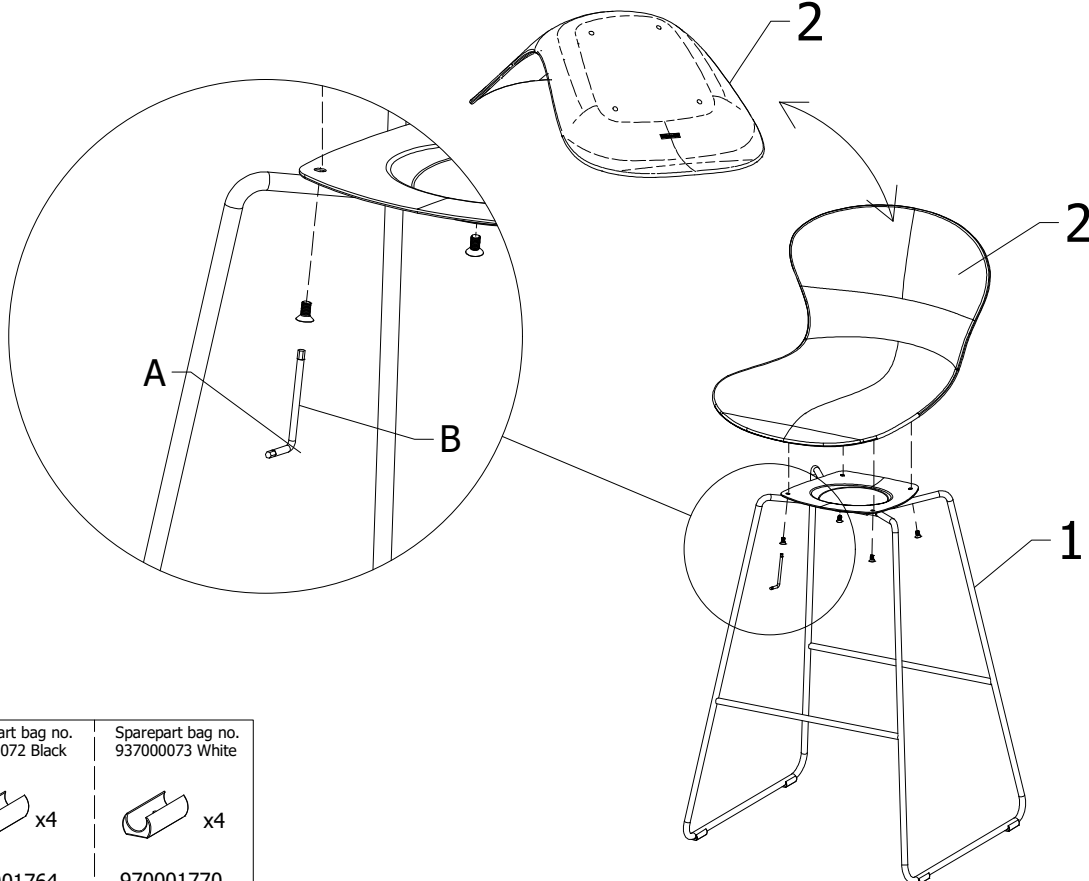

Ax4

Bx1

Sparepart bag no.
937000072 Black

Sparepart bag no.
937000073 White

x4

x4

970001764

970001770

944000170 - 14-12-2017/ 2

1 / 2